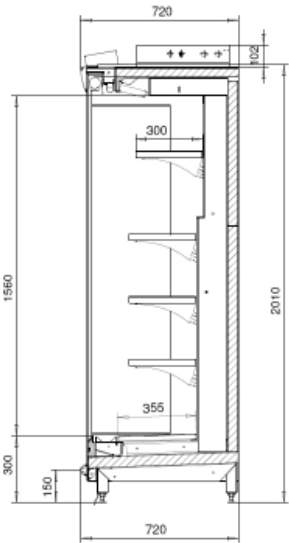

## STANDARD FEATURES

- fan evaporator and expansion valve for R404A refrigerant
- fans
- defrosting rod
- defrost water connections for each unit, external diameter 40 mm
- thermometer
- overhead light fitting
- electricity switch box on the top of the cabinet
- full-length drainage kit
- cover plate Arc
- shelf console 0°, 10°, 20°, three different position
- RDM controller

## SPiRiT MD30 TECHNICAL DATA

Front height	300 mm						
Cabinet heights	2010 and 2210 mm						
Air temperature	0...+2 °C or +2... +4 °C						
		Min. power input W	<sup>1)</sup> Max. power input W	Length	Depth	<sup>1)</sup> Refr. area m <sup>2</sup>	
MD30-72-201-125		416	596	1250	720	2.3	
MD30-72-201-188		830	1130	1875	720	3.5	
MD30-72-201-250		1082	1442	2500	720	4.7	
MD30-72-201-375		1618	2158	3750	720	7.0	
MD30-72-221-125		416	596	1250	720		
MD30-72-221-188		830	1130	1875	720		
MD30-72-221-250		1082	1442	2500	720		
MD30-72-221-375		1618	2158	3750	720		
MD30-82-201-125		416	596	1250	820	3.1	
MD30-82-201-188		830	1130	1875	820	4.6	
MD30-82-201-250		1082	1442	2500	820	6.1	
MD30-82-201-375		1618	2158	3750	820	9.2	
MD30-82-221-125		416	632	1250	817	3.5	
MD30-82-221-188		830	1190	1875	817	5.3	
MD30-82-221-250		1082	1514	2500	817	7.0	
MD30-82-221-375		1618	2266	3750	817	10.5	

## OPTIONAL EQUIPMENT

- expansion valves for other refrigerants
- energy saving fans
- glass or mirrored end panel
- partition end panel
- bumper trim for end panel
- shelf with consoles 300, 400, 450, 500 and 600 mm
- shelf lights
- holders, dividers etc.
- night curtains motorised or manual
- automatic control system
- extension kit
- external lighting equipment
- optional cover plate models Art Deco, Tree, Bead and Crystal or own design
- ticket strip holder
- corner cover

### VISION COLLECTION

How to read the code:

**MD30-72-201-250**

Front height Depth Height Length

Measures are centimeters.

MD30-72-201 SPiRiT Superslim

MD30-82-201 SPiRiT Slim

MD30-82-221 SPiRiT Slim