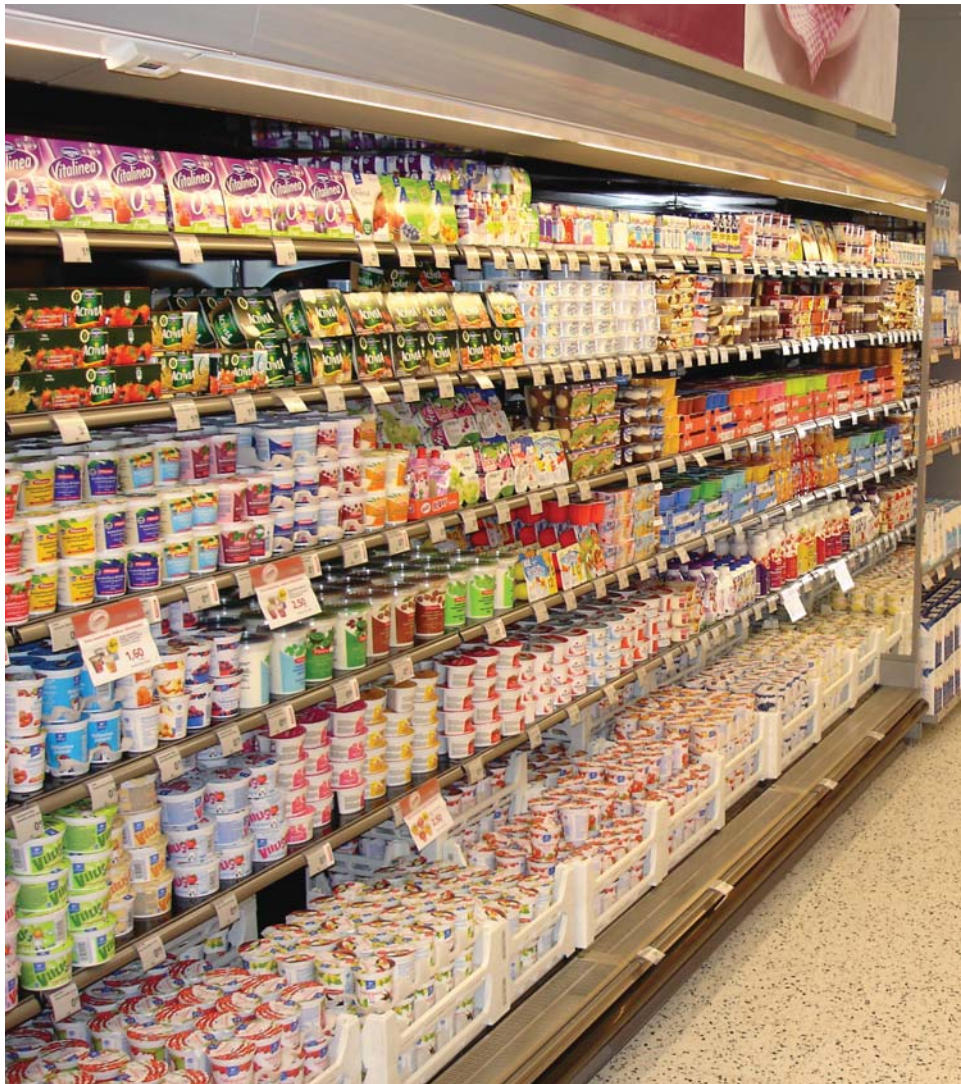

SPIRIT MD

SLIM AND SUPERSLIM - LITTLE GIANTS.

THE SIGN OF COOL QUALITY

Caring for the future